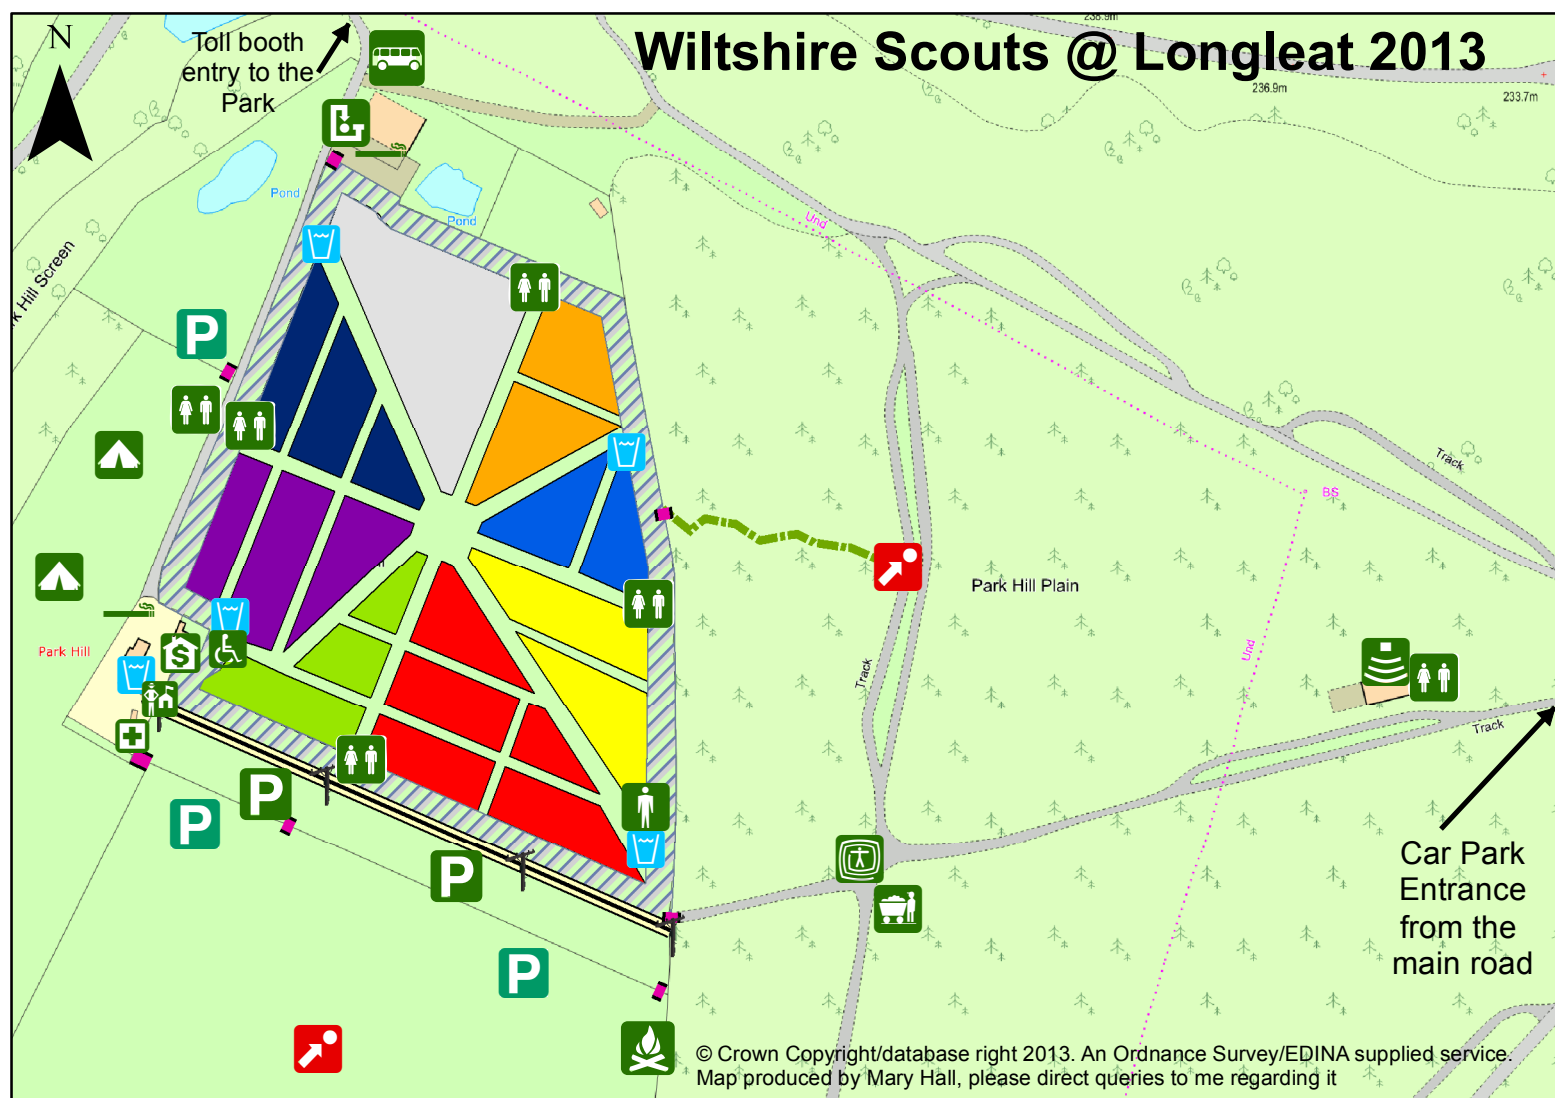

Wiltshire Scouts @ Longleat 2013

Toll booth entry to the Park

Park Hill Screen

Park Hill

Park Hill Plain

Car Park Entrance from the main road